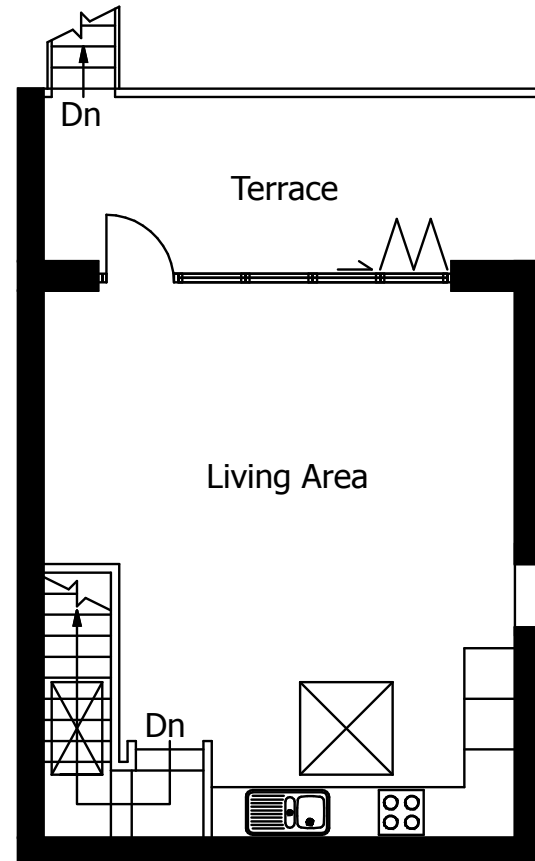

Ground Floor

Living Area
 Bedroom 1
 Bedroom 2

First Floor

5.6m x 6.4m (18'3" x 21')
 5.6m x 3.6m (18'3" x 11')
 3.4m x 3m (11' x 9'8")

The Coach House
Plot M3
Pecket Well Mill