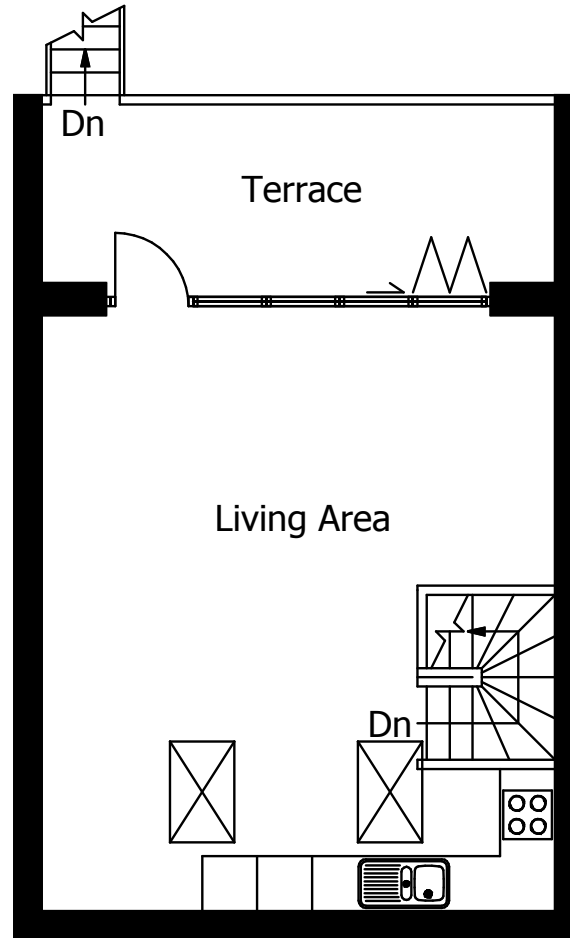

Ground Floor

First Floor

Living Area	5.5m x 6.4m (18'2" x 21')
Bedroom 1	2.9m x 4.7m (9'6" x 15'6")
Bedroom 2	2.6m x 3.3m (8'5" x 10'10")

The Coach House  
 Plot M2  
 Pecket Well Mill