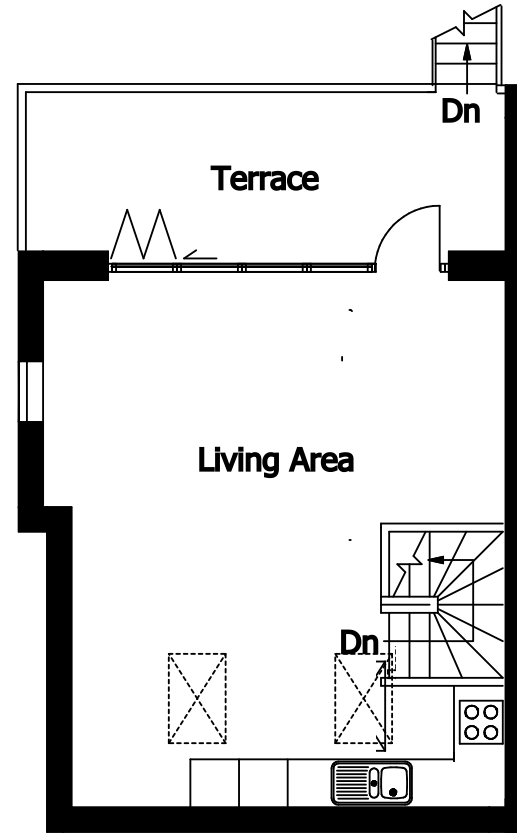

Ground Floor

First Floor

Living Area	5.6m x 5.4m (18'3" x 17'7")
Bedroom 1	3m x 4.9m (9'9" x 16'4")
Bedroom 2	2.6m x 3.3m (8'5" x 10'10")

The Coach House
Plot M1
Pecket Well Mill